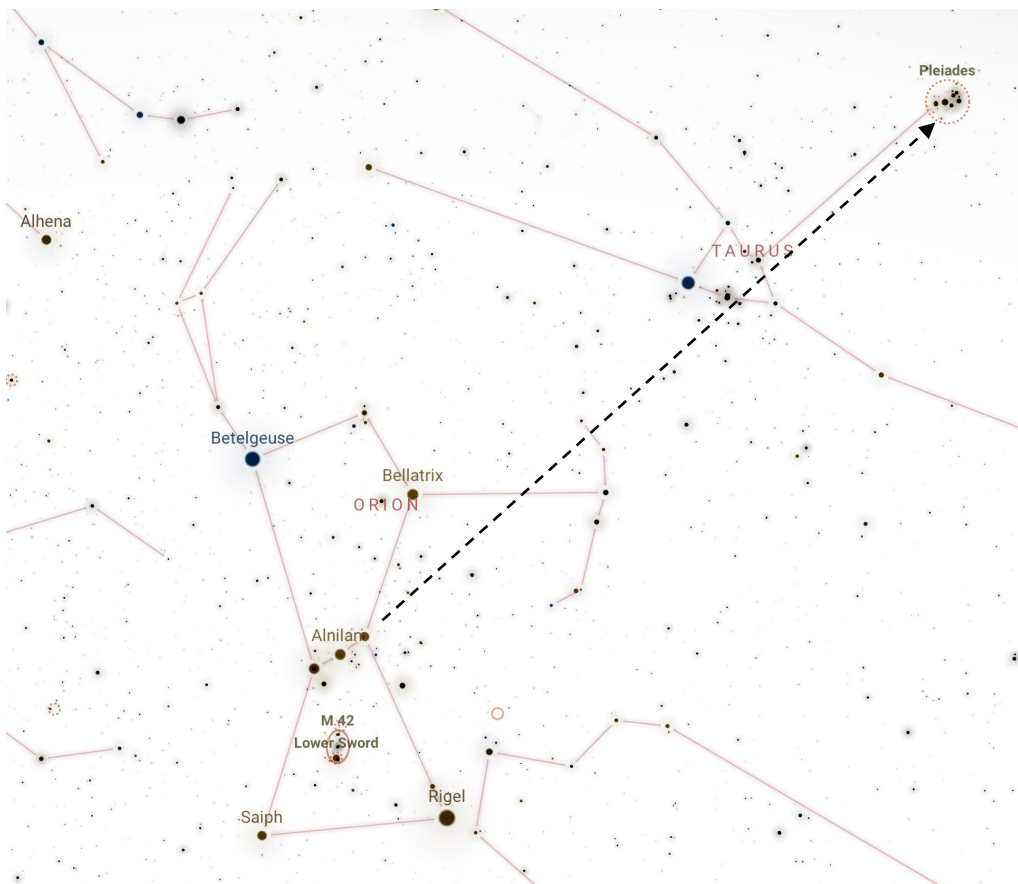

Figure 1: Locating the North Star (Polaris) using Plough (Ursa Major) in north sky (UK)

Figure 2: Locating Pleiades using Orion in east, south or west sky on winter (UK)